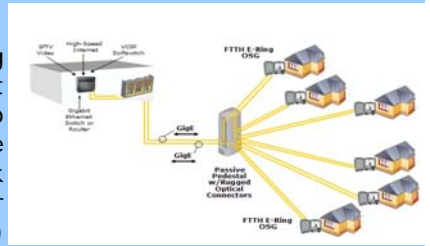

ADN Services & Solutions

ADN Home Net+

While traditional long-haul and metro fiber-optics network have been laid out using point-to-point networks, fiber-to-the-home (FTTH) architectures which use gigabit passive optical network (GPON) technologies, bring in a totally different concept to network using in current market in the world. This is because FTTH architectures use passive optical splitters between the optical line termination (OLT) and optical network units (ONUs) with a traditional coupling. Therefore the common next-generation fiber optic network architecture is transform into a point-to-multipoint network (PTMPN) that is already deployed in ADN's network architecture.